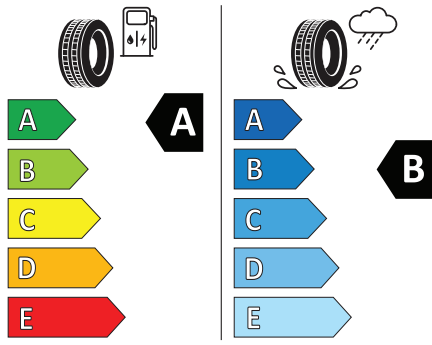

Hermann Menton GmbH & Co KG

BMW Vertragshändler

Dokumentnummer 15002548
Druckdatum 14.01.2025

Bridgestone

BRIDGESTONE 14177
205/65 R16 95 W C1

2020/740

<https://eprel.ec.europa.eu/qr/500895>