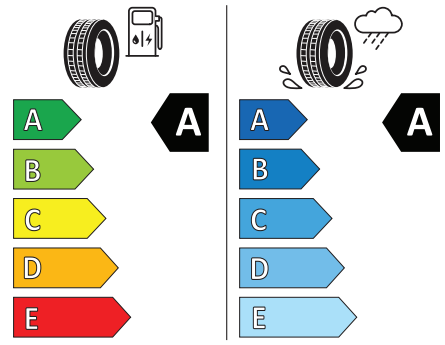

Hankook 1025166
205/65R16 95 W C1

2020/740

<https://eprel.ec.europa.eu/qr/654920>

Nexen

NEXENTIRE 17114
205/65R16 95 W C1

2020/740

<https://eprel.ec.europa.eu/qr/490116>

Apollo Vredestein